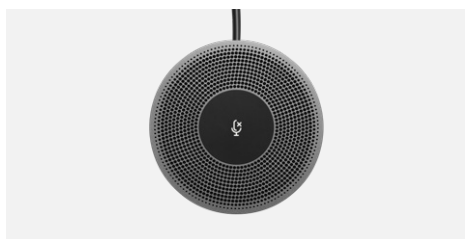

Simple to manage

Monitor and manage your meeting room devices from one single platform with Logitech Sync. Plus, get business insights into how your rooms are being used.

RF remote control

Easily operate the pan/tilt/zoom functions during meetings to manually change camera angle and subject.

MEETUP ACCESSORIES

EXPANSION MIC

Logitech Expansion Mic for MeetUp provides greater flexibility for room configurations. Built-in beamforming mics are optimized for up to 4 meters (13.1 feet). To extend that range up to 5 meters (16.4 feet), add an Expansion Mic.